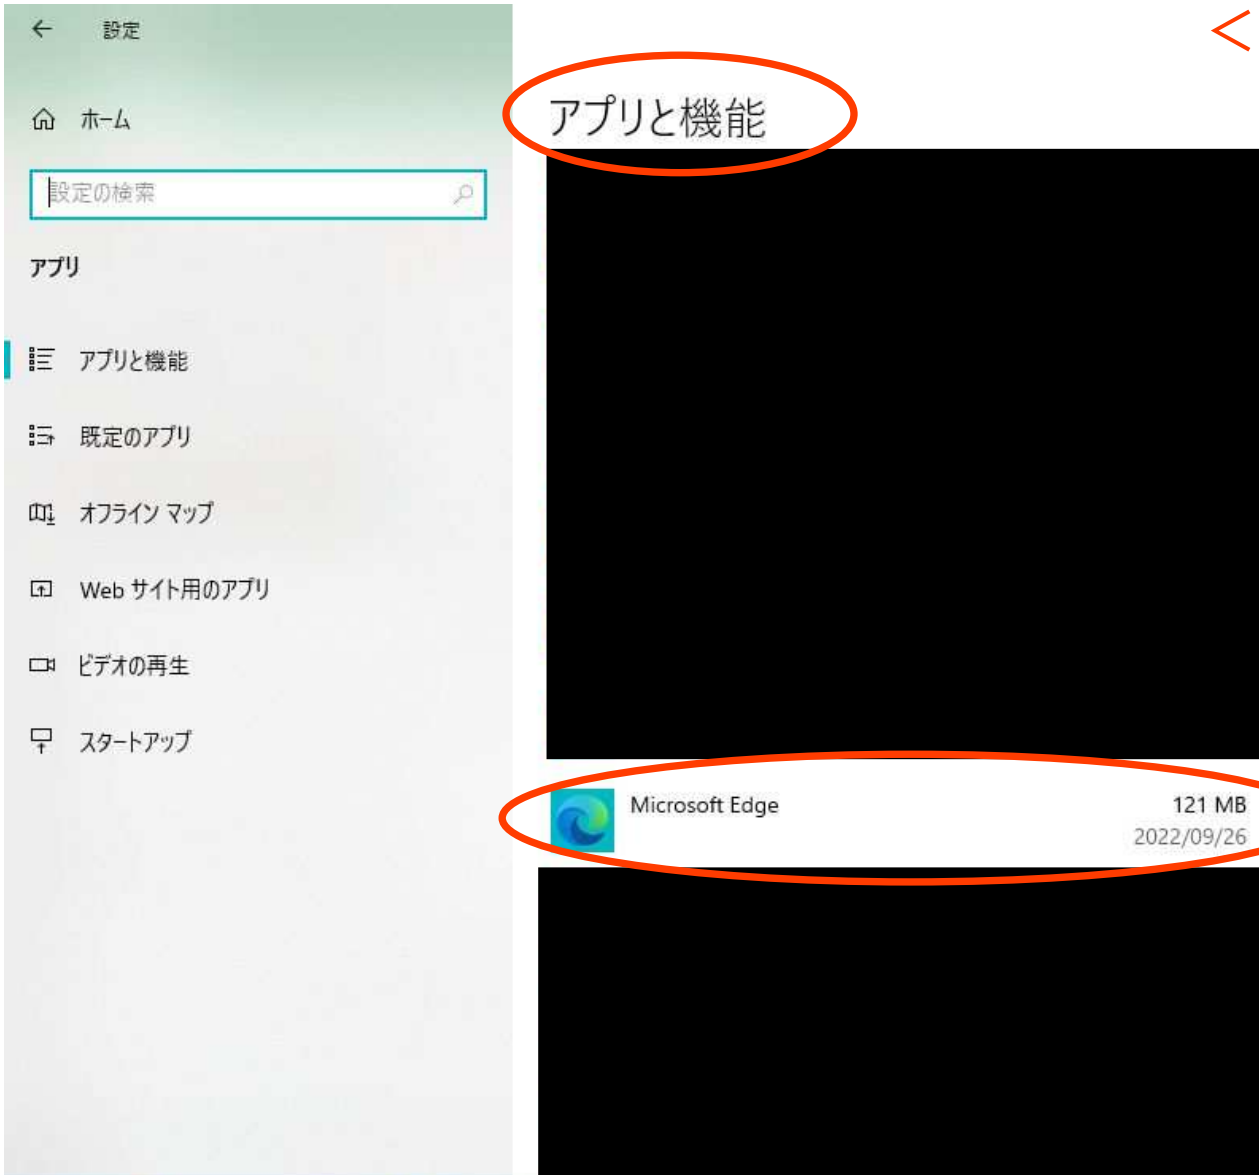

<対応ブラウザ・必要なソフトの確認>